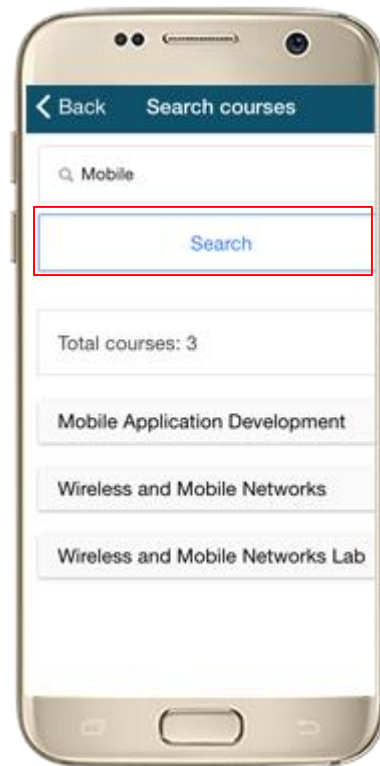

Orientation and resolution support

The app displays in portrait or landscape view, whatever your screen resolution.

Easily access course content

View course activities and download materials for offline use. Work directly in the app. The downloading status of resources is preserved even when changing sections or pages.

Message participants

Send and view private messages to colleagues and students from the Messages link in the side tab.

View and upload to your Private files

Check the contents of your private files and upload media to them on the go.

Search the list of courses

App users can search courses to find one they wish to take.

Enrol yourself from your smartphone

Found a course you like? Enrol immediately via the app.

Download all course Topics
Easily download all topics to view offline.