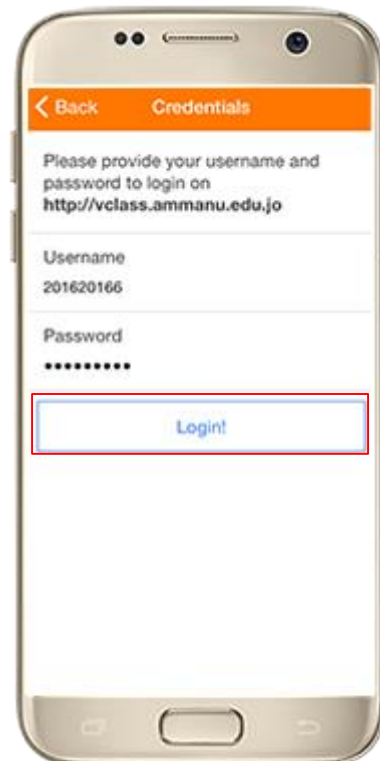

SUMMARY OF THE MOBILE APP FEATURES

- Private messaging between users
- Upload any type of file from your device to your Moodle private files area
- View your activity and course total grades in a course
- Participate in choices
- Participate in chats
- Participate in surveys
- Course search
- Self-enrolment in courses
- Browse glossary entries
- Attempt quizzes
- Browse your learning plans
- View competencies of students in your course
- Browse a wiki and edit and create new pages
- Make assignment submissions and review submissions, comments, feedback and grades
- Use a rich text editor when creating forum posts, attempting quizzes with essay questions, creating wiki pages or submitting assignments (only in Android 4.4 onwards and iOS 6 onwards)

Open vclass.ammanu.edu.jo then go to the end of the page then click on the icons for preferred store to install Moodle Mobile app.

Click on **Install Button**

Enter url: vclass.ammanu.edu.jo to connect

Enter your **username** and **password**

The Menu

See your courses at glance

Your courses are listed with easy access to contents, participants, grades and notes. A useful filter field lets you find a particular course quickly

Connect with course participants and teachers

Infinite scrolling improves access to the participant view, with the complete user profile now displayed and available from every page.

Pull to refresh

Most screens will allow you to pull to refresh, improving the real-time participation experience.