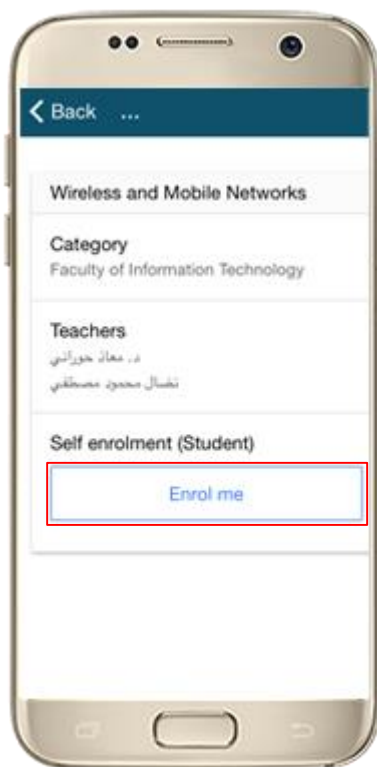

Orientation and resolution support

The app displays in portrait or landscape view, whatever your screen resolution.

Easily access course content

View course activities and download materials for offline use. Work directly in the app. The downloading status of resources is preserved even when changing sections or pages.

Message participants

Send and view private messages to colleagues and students from the Messages link in the side tab.

View and upload to your Private files

Check the contents of your private files and upload media to them on the go.

Search the list of courses

App users can search courses to find one they wish to take.

Enrol yourself from your smartphone

Found a course you like? Enrol immediately via the app.

Download all course Topics
Easily download all topics to view offline.