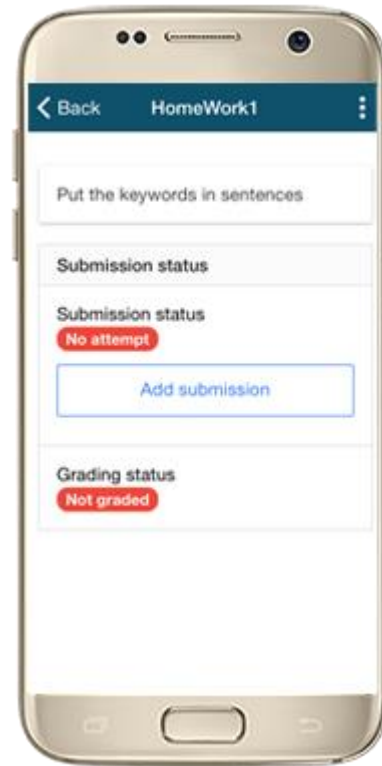

Orientation and resolution support

The app displays in portrait or landscape view, whatever your screen resolution.

Easily access course content

View course activities and download materials for offline use. Work directly in the app. The downloading status of resources is preserved even when changing sections or pages.

Message participants

Send and view private messages to colleagues and students from the Messages link in the side tab.

View and upload to your Private files

Check the contents of your private files and upload media to them on the go.

Search the list of courses

App users can search courses to find one they wish to take.

Enrol yourself from your smartphone

Found a course you like? Enrol immediately via the app.

Download all course Topics
Easily download all topics to view offline.

Take quizzes on your mobile
Quizzes may now be completed on the move.

Assignments on your mobile

View assignment, check status and submit

Online text submission

File submissions

Submit for grading

THANK YOU