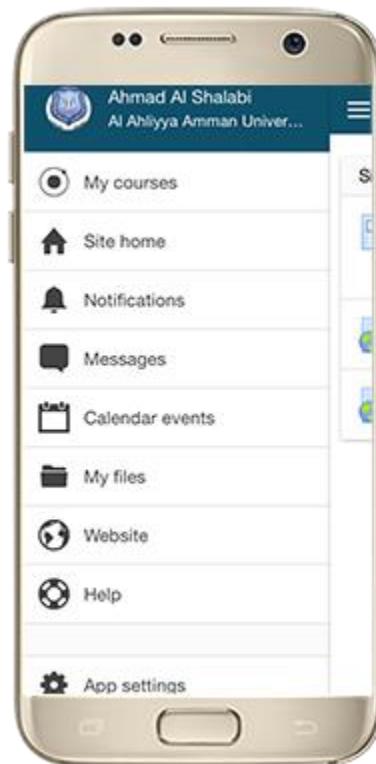

VCLASS MOBILE APPLICATION

USER MANUAL

- Responsive design for phone and tablets
- Upload a picture into your private file area
- Record an audio file and upload it into your private file area
- Record a video and upload it into your private file area
- Send a private message to a course participant (can be done offline)
- Take a personal note about a course participant (can be done offline)
- Add a course participant to your phone contact
- Call a course participant touching the phone number
- Download and view some course resources
- Quick access to your course contents
- View calendar events
- Reminder notifications for calendar events
- Mobile Push notifications
- View all your past private messages and notifications
- Browse and download your private and course files
- View forum discussions

SUMMARY OF THE MOBILE APP FEATURES

- Private messaging between users
- Upload any type of file from your device to your Moodle private files area
- View your activity and course total grades in a course
- Participate in choices
- Participate in chats
- Participate in surveys
- Course search
- Self-enrolment in courses
- Browse glossary entries
- Attempt quizzes
- Browse your learning plans
- View competencies of students in your course
- Browse a wiki and edit and create new pages
- Make assignment submissions and review submissions, comments, feedback and grades
- Use a rich text editor when creating forum posts, attempting quizzes with essay questions, creating wiki pages or submitting assignments (only in Android 4.4 onwards and iOS 6 onwards)

The Menu

See your courses at glance

Your courses are listed with easy access to contents, participants, grades and notes. A useful filter field lets you find a particular course quickly

Connect with course participants and teachers