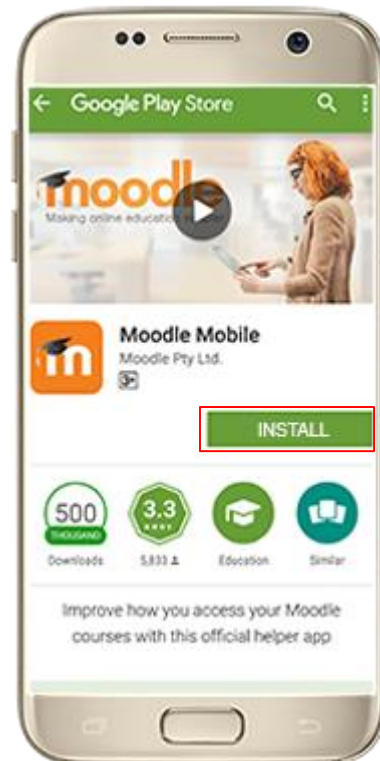

VCLASS MOBILE APPLICATION

USER MANUAL

- Responsive design for phone and tablets
- Upload a picture into your private file area
- Record an audio file and upload it into your private file area
- Record a video and upload it into your private file area
- Send a private message to a course participant (can be done offline)
- Take a personal note about a course participant (can be done offline)
- Add a course participant to your phone contact
- Call a course participant touching the phone number
- Download and view some course resources
- Quick access to your course contents
- View calendar events
- Reminder notifications for calendar events
- Mobile Push notifications
- View all your past private messages and notifications
- Browse and download your private and course files
- View forum discussions

SUMMARY OF THE MOBILE APP FEATURES

- Private messaging between users
- Upload any type of file from your device to your Moodle private files area
- View your activity and course total grades in a course
- Participate in choices
- Participate in chats
- Participate in surveys
- Course search
- Self-enrolment in courses
- Browse glossary entries
- Attempt quizzes
- Browse your learning plans
- View competencies of students in your course
- Browse a wiki and edit and create new pages
- Make assignment submissions and review submissions, comments, feedback and grades
- Use a rich text editor when creating forum posts, attempting quizzes with essay questions, creating wiki pages or submitting assignments (only in Android 4.4 onwards and iOS 6 onwards)

Open vclass.ammanu.edu.jo then go to the end of the page then click on the icons for preferred store to install Moodle Mobile app.

Click on **Install Button**

Enter url: vclass.ammanu.edu.jo to connect

Enter your **username** and **password**