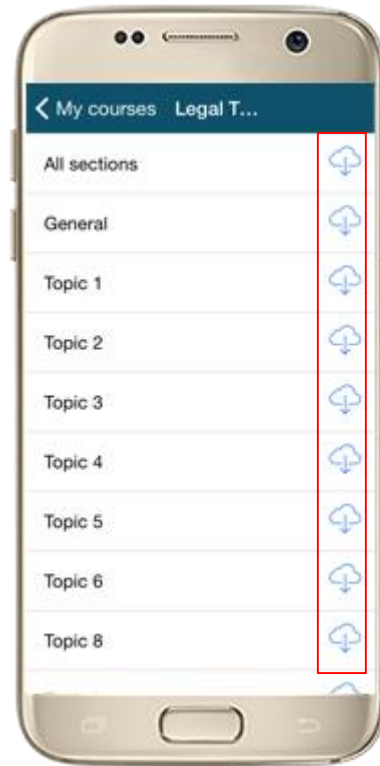

Orientation and resolution support

The app displays in portrait or landscape view, whatever your screen resolution.

Easily access course content

View course activities and download materials for offline use. Work directly in the app. The downloading status of resources is preserved even when changing sections or pages.

Message participants

Send and view private messages to colleagues and students from the Messages link in the side tab.

View and upload to your Private files

Check the contents of your private files and upload media to them on the go.

Search the list of courses

App users can search courses to find one they wish to take.

Enrol yourself from your smartphone

Found a course you like? Enrol immediately via the app.

Download all course Topics
Easily download all topics to view offline.

Take quizzes on your mobile
Quizzes may now be completed on the move.

Assignments on your mobile

View assignment, check status and submit

Online text submission

File submissions

Submit for grading

THANK YOU