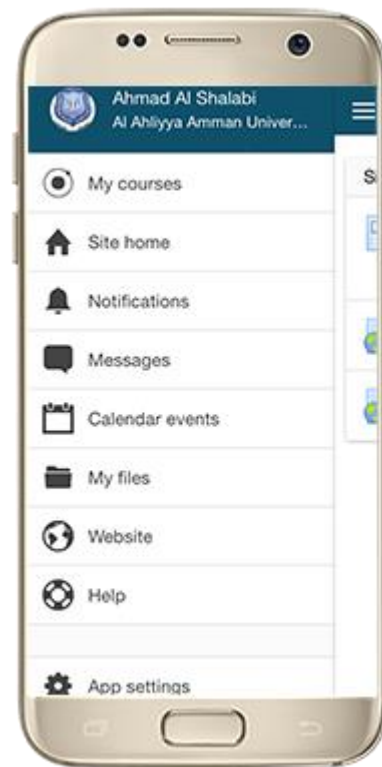

SUMMARY OF THE MOBILE APP FEATURES

- Private messaging between users
- Upload any type of file from your device to your Moodle private files area
- View your activity and course total grades in a course
- Participate in choices
- Participate in chats
- Participate in surveys
- Course search
- Self-enrolment in courses
- Browse glossary entries
- Attempt quizzes
- Browse your learning plans
- View competencies of students in your course
- Browse a wiki and edit and create new pages
- Make assignment submissions and review submissions, comments, feedback and grades
- Use a rich text editor when creating forum posts, attempting quizzes with essay questions, creating wiki pages or submitting assignments (only in Android 4.4 onwards and iOS 6 onwards)

Open vclass.ammanu.edu.jo then go to the end of the page then click on the icons for preferred store to install Moodle Mobile app.

Click on **Install Button**

Enter url: vclass.ammanu.edu.jo to connect

Enter your **username** and **password**

The Menu

See your courses at glance

Your courses are listed with easy access to contents, participants, grades and notes. A useful filter field lets you find a particular course quickly

Connect with course participants and teachers

Infinite scrolling improves access to the participant view, with the complete user profile now displayed and available from every page.

Pull to refresh

Most screens will allow you to pull to refresh, improving the real-time participation experience.