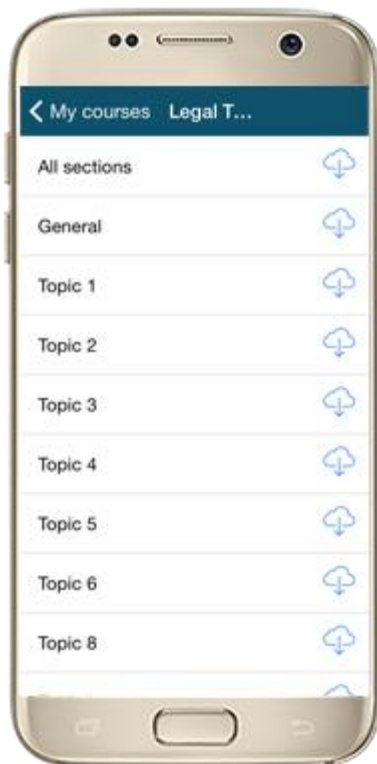

The Menu

See your courses at glance

Your courses are listed with easy access to contents, participants, grades and notes. A useful filter field lets you find a particular course quickly

Connect with course participants and teachers

Infinite scrolling improves access to the participant view, with the complete user profile now displayed and available from every page.

Pull to refresh

Most screens will allow you to pull to refresh, improving the real-time participation experience.

Orientation and resolution support

The app displays in portrait or landscape view, whatever your screen resolution.

Easily access course content

View course activities and download materials for offline use. Work directly in the app. The downloading status of resources is preserved even when changing sections or pages.

Message participants

Send and view private messages to colleagues and students from the Messages link in the side tab.

View and upload to your Private files

Check the contents of your private files and upload media to them on the go.