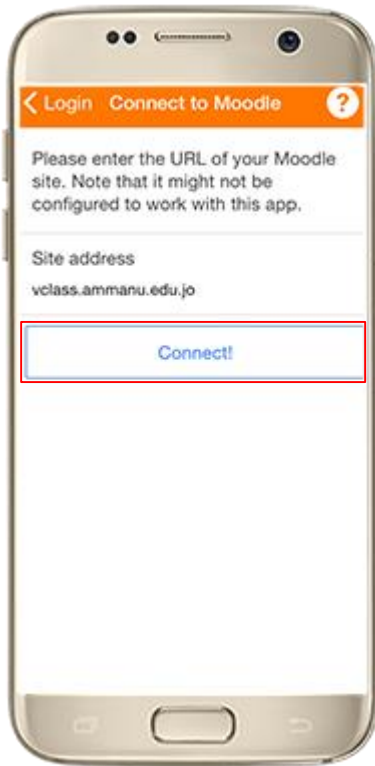

SUMMARY OF THE MOBILE APP FEATURES

- Private messaging between users
- Upload any type of file from your device to your Moodle private files area
- View your activity and course total grades in a course
- Participate in choices
- Participate in chats
- Participate in surveys
- Course search
- Self-enrolment in courses
- Browse glossary entries
- Attempt quizzes
- Browse your learning plans
- View competencies of students in your course
- Browse a wiki and edit and create new pages
- Make assignment submissions and review submissions, comments, feedback and grades
- Use a rich text editor when creating forum posts, attempting quizzes with essay questions, creating wiki pages or submitting assignments (only in Android 4.4 onwards and iOS 6 onwards)

Open vclass.ammanu.edu.jo then go to the end of the page then click on the icons for preferred store to install Moodle Mobile app.

Click on **Install Button**

Enter url: vclass.ammanu.edu.jo to connect

Enter your **username** and **password**

The Menu

See your courses at glance

Your courses are listed with easy access to contents, participants, grades and notes. A useful filter field lets you find a particular course quickly

Connect with course participants and teachers